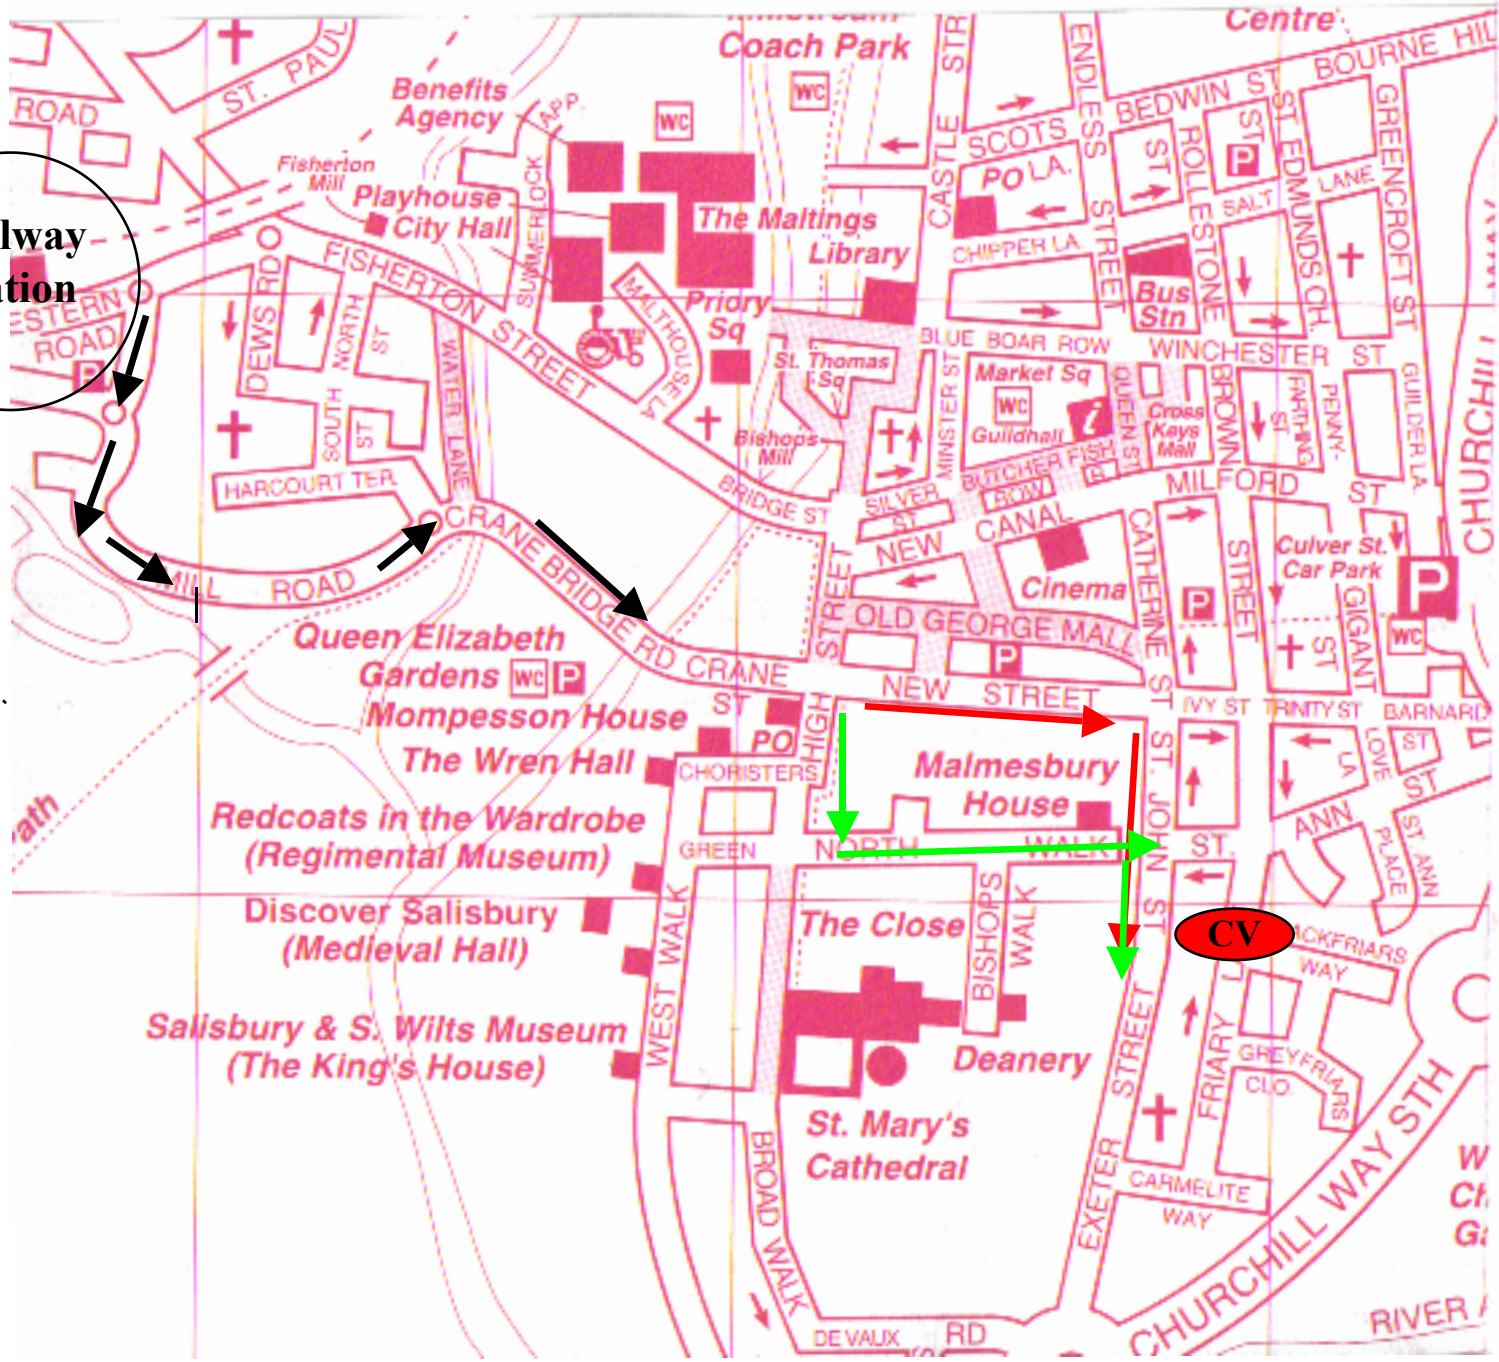

Railway Station

Turn Left out of station . At mini roundabout turn right carry on down Mill Road pasted Queen Elizabeth Gardens and into Crane Bridge Street. Cross bridge and carry on passed traffic lights into New Street. At next set of traffic lights turn right into St.John Street As you pass St Annes Gate you now enter Exeter St. Cathedral View on your right about 30 metre down